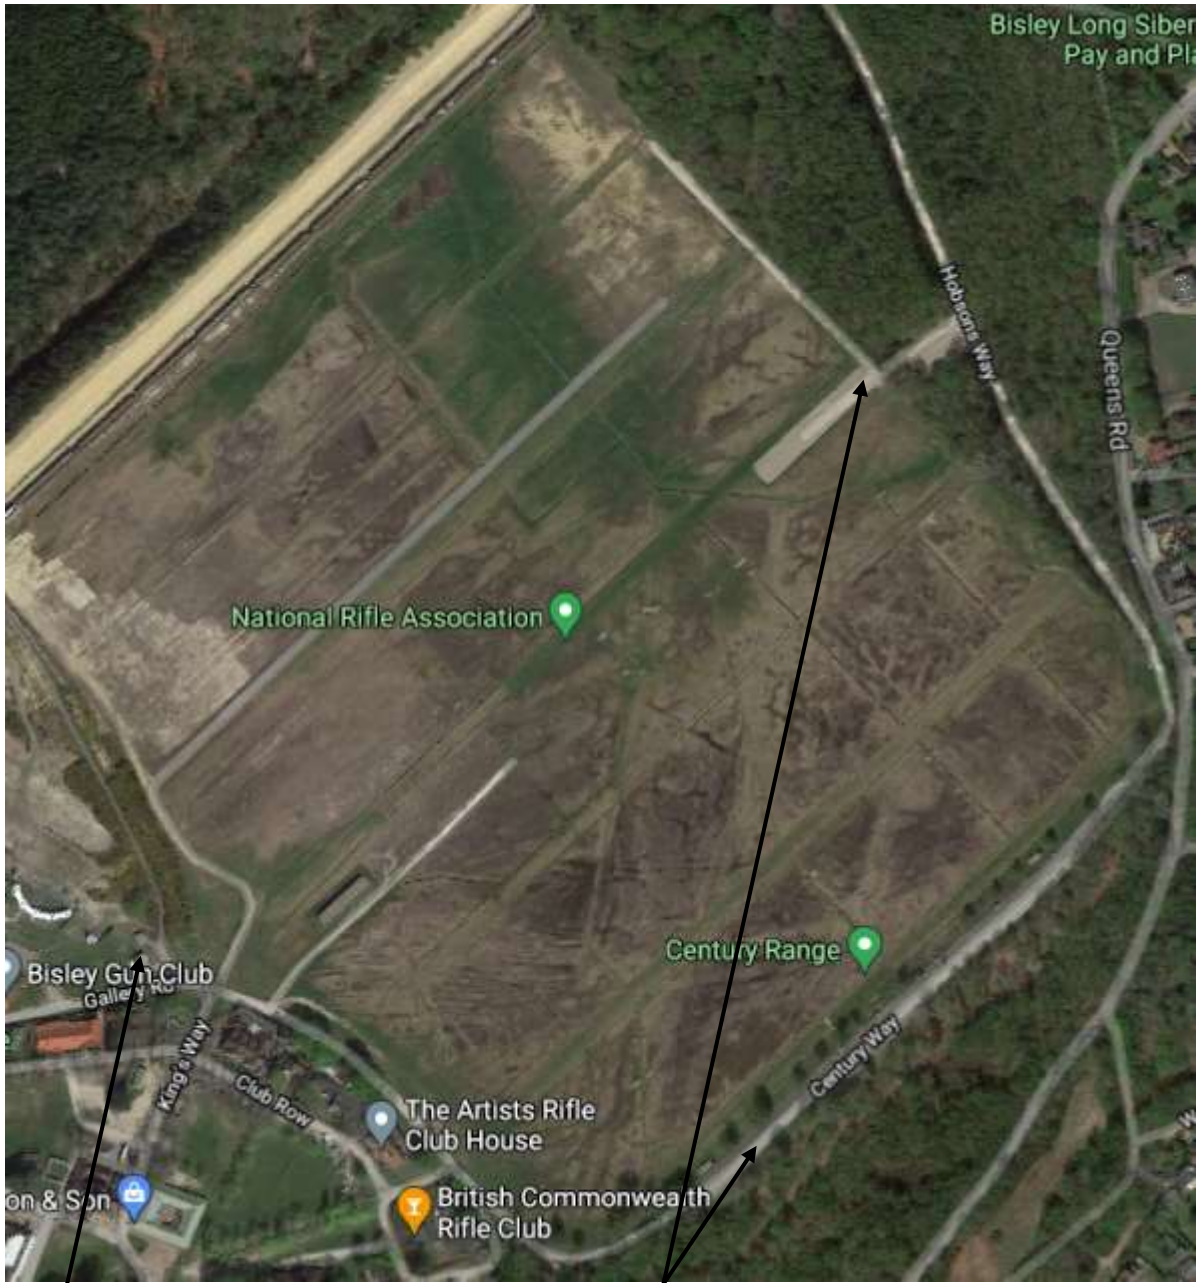

Directions to Bisley

Satnav postcode GU24 0PB when navigating to Bisley

Here is a precise what3words address, <https://w3w.co/shop.poker.united>

Meet at Fat Tony's Takeaway at 7:45am

Century Range

Follow Kings Way through complex head for Century Range or for the London & Middlesex Rifle Association Hut, Fat Tony's will be on the left

Fat Tony's

Follow road around to the 300 yrd car park