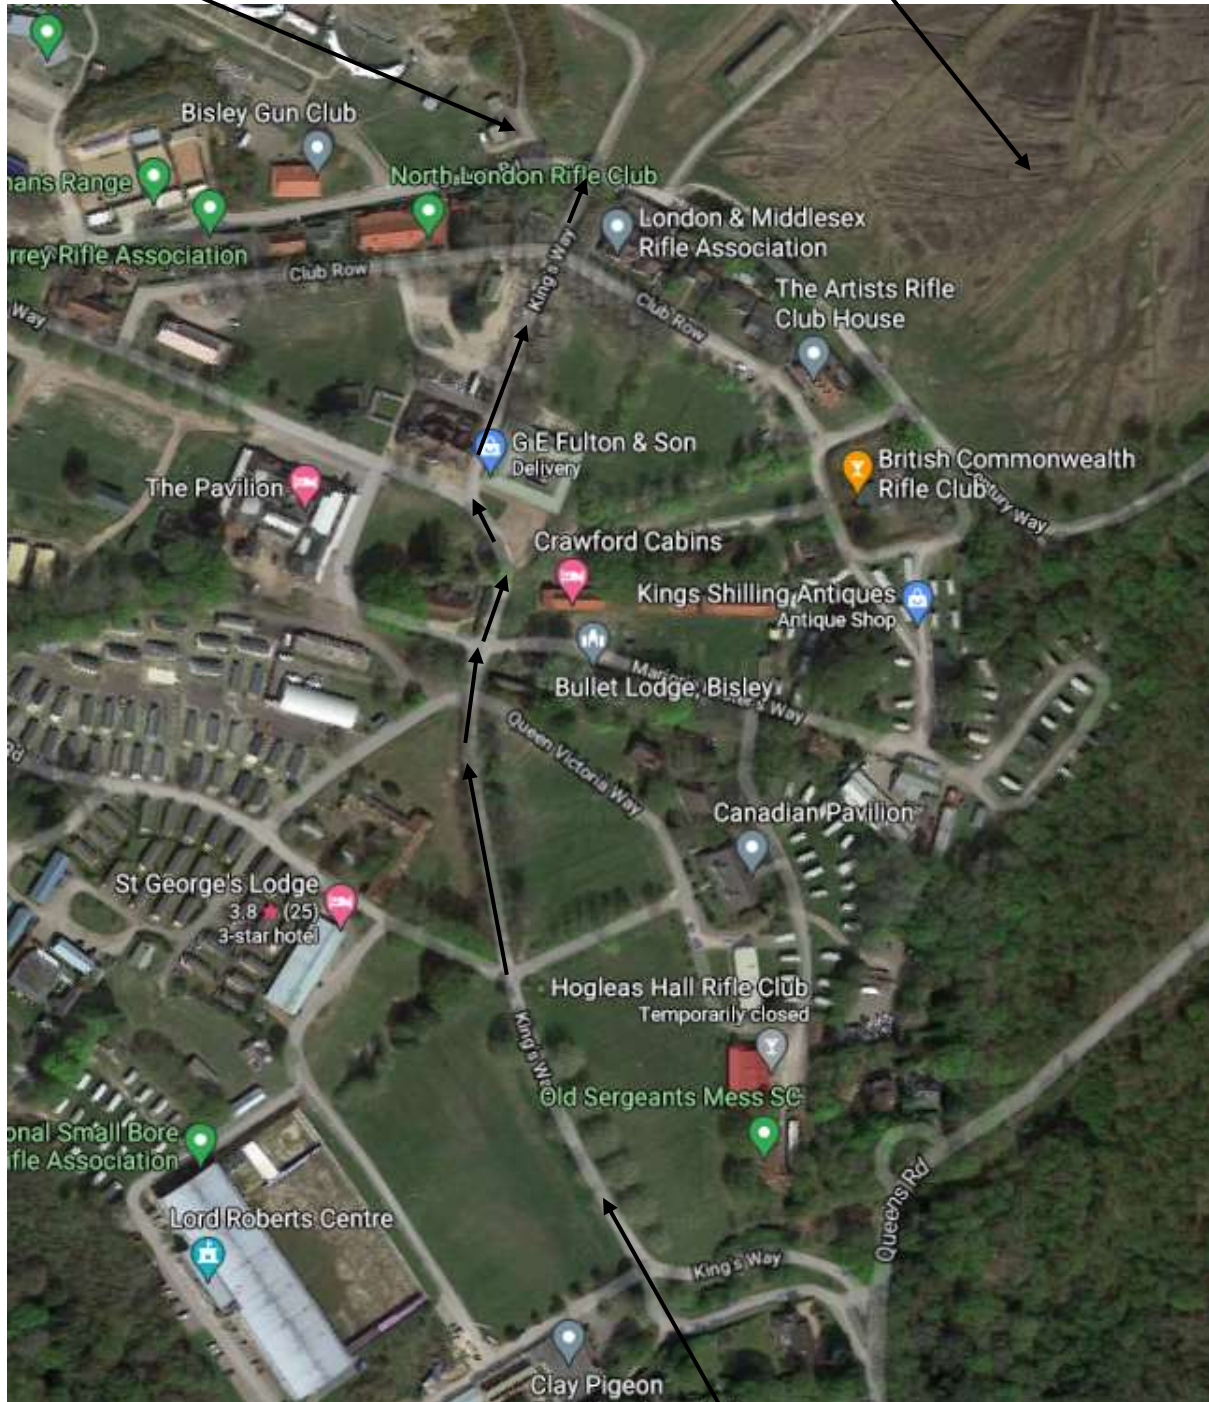

Directions to Bisley

Satnav postcode GU24 0PB when navigating to Bisley

Here is a precise what3words address, <https://w3w.co/shop.poker.united>

Meet at Fat Tony's Takeaway at 7:45am

Century Range

Follow Kings Way through complex head for Century Range or for the London & Middlesex Rifle Association Hut, Fat Tony's will be on the left

Fat Tony's

Follow road around to the 300 yrd car park